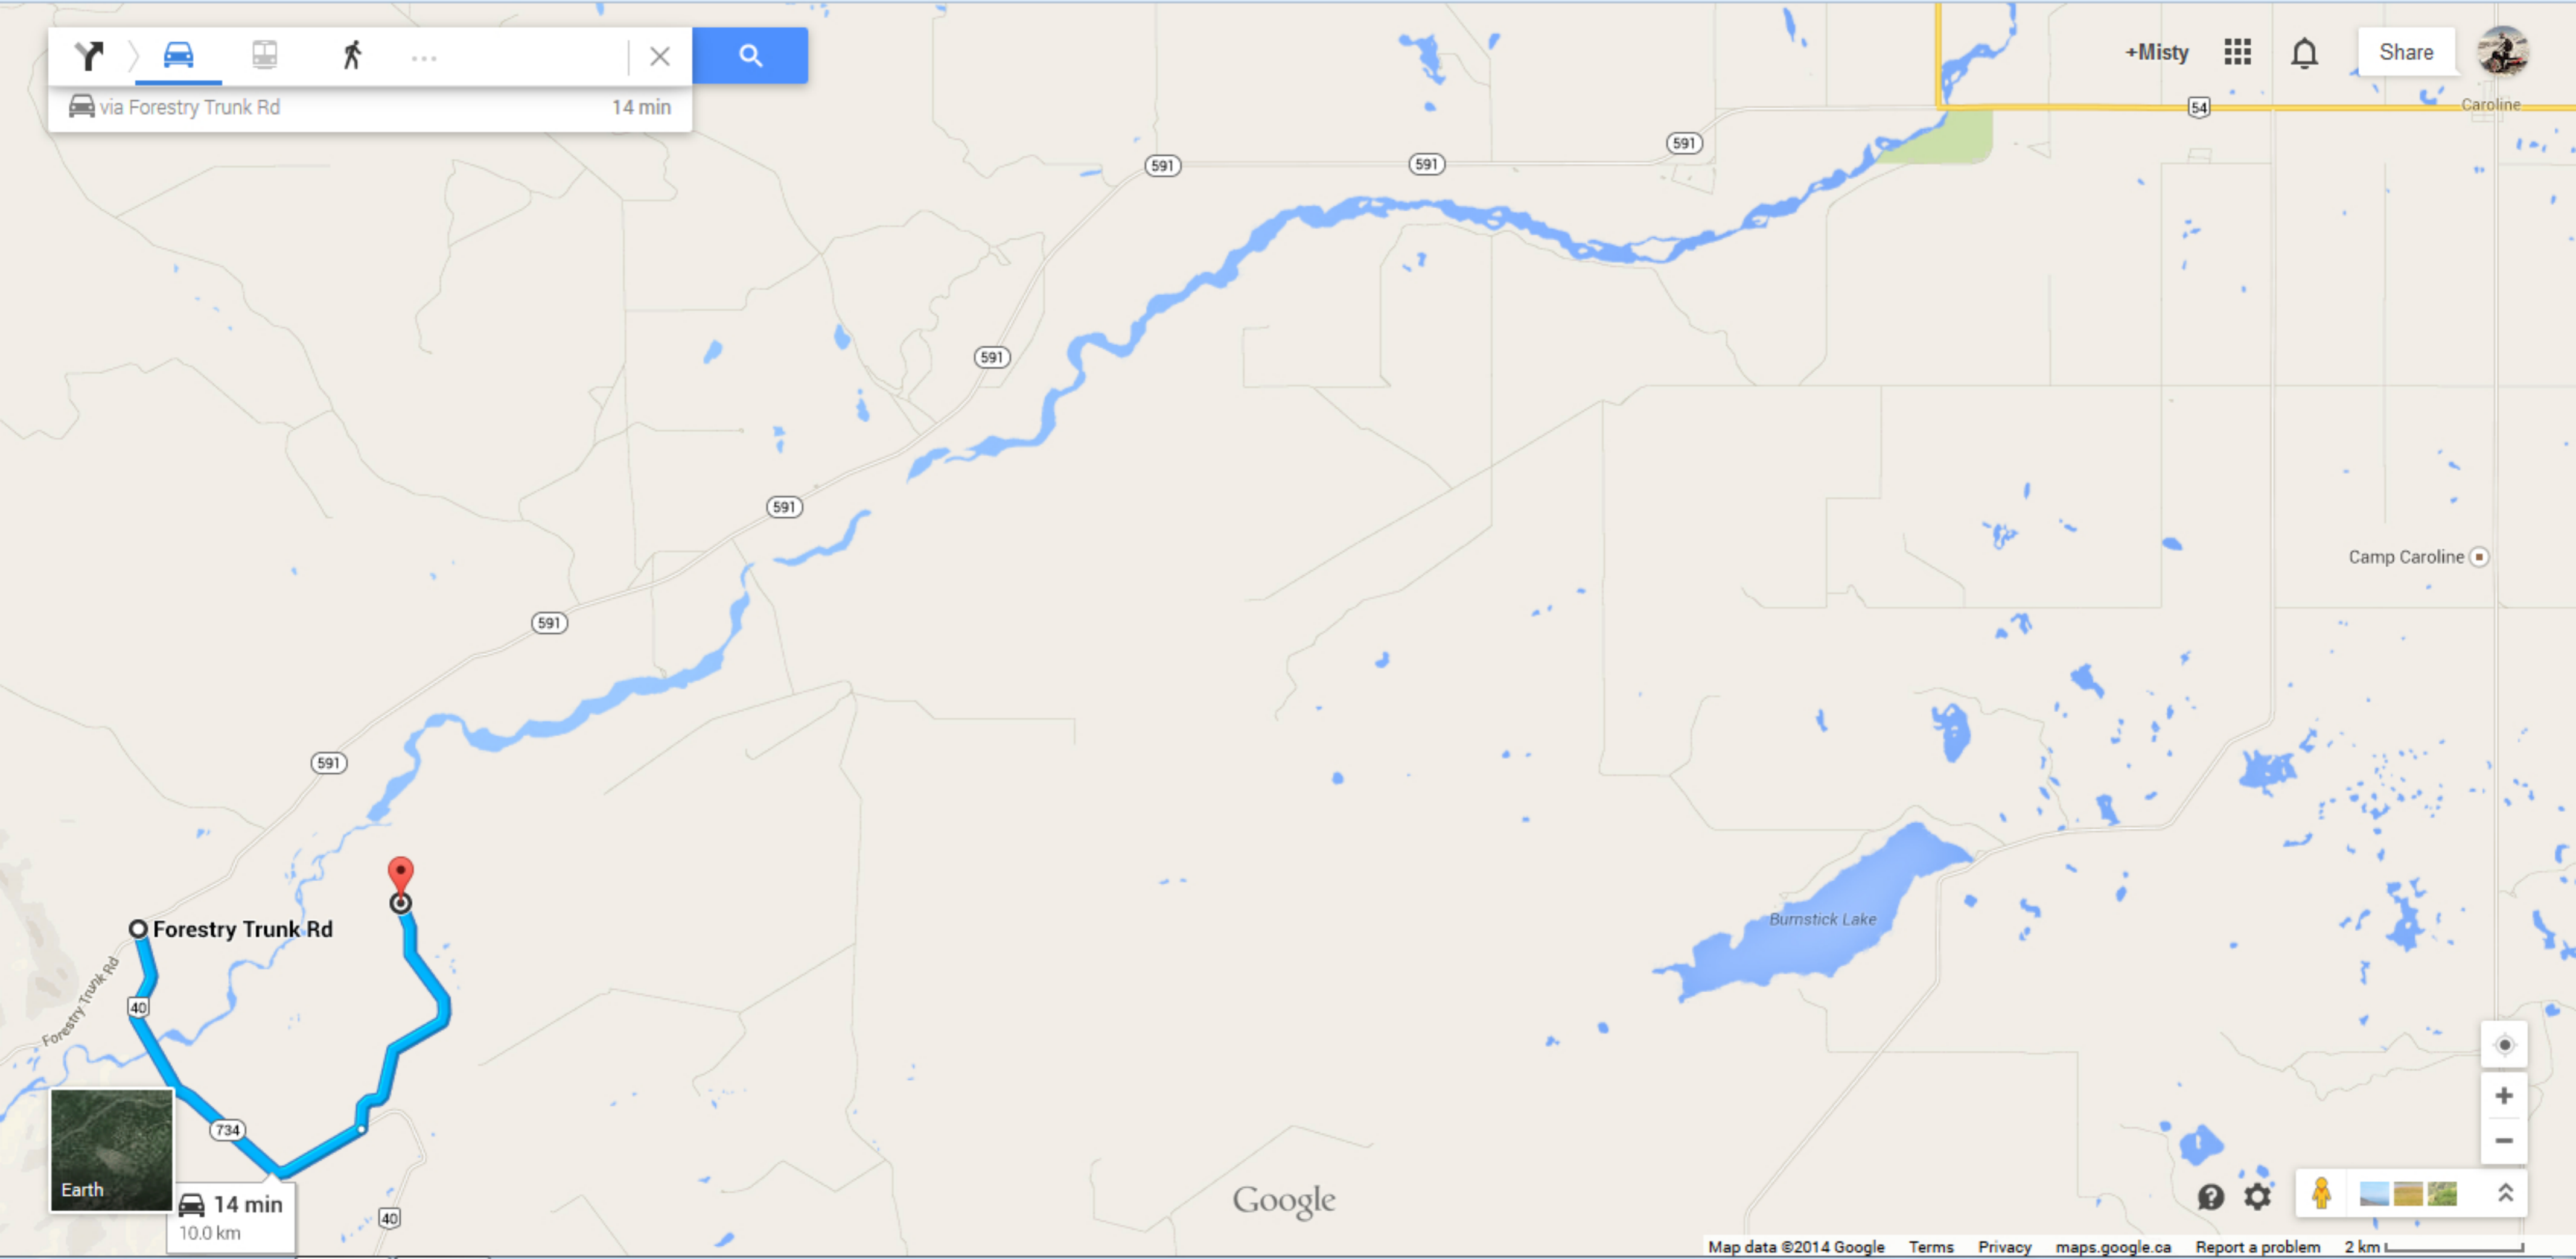

Navigation controls including icons for walking, driving, and public transit, a search bar with a magnifying glass icon, and a route summary: **via Forestry Trunk Rd** and **14 min**.

Map controls including **+Misty**, a grid icon, a bell icon, a **Share** button, and a user profile icon labeled **Caroline**.

An inset map labeled **Earth** showing a satellite view of the starting point. Below it, a route summary box shows **14 min** and **10.0 km**.

Google