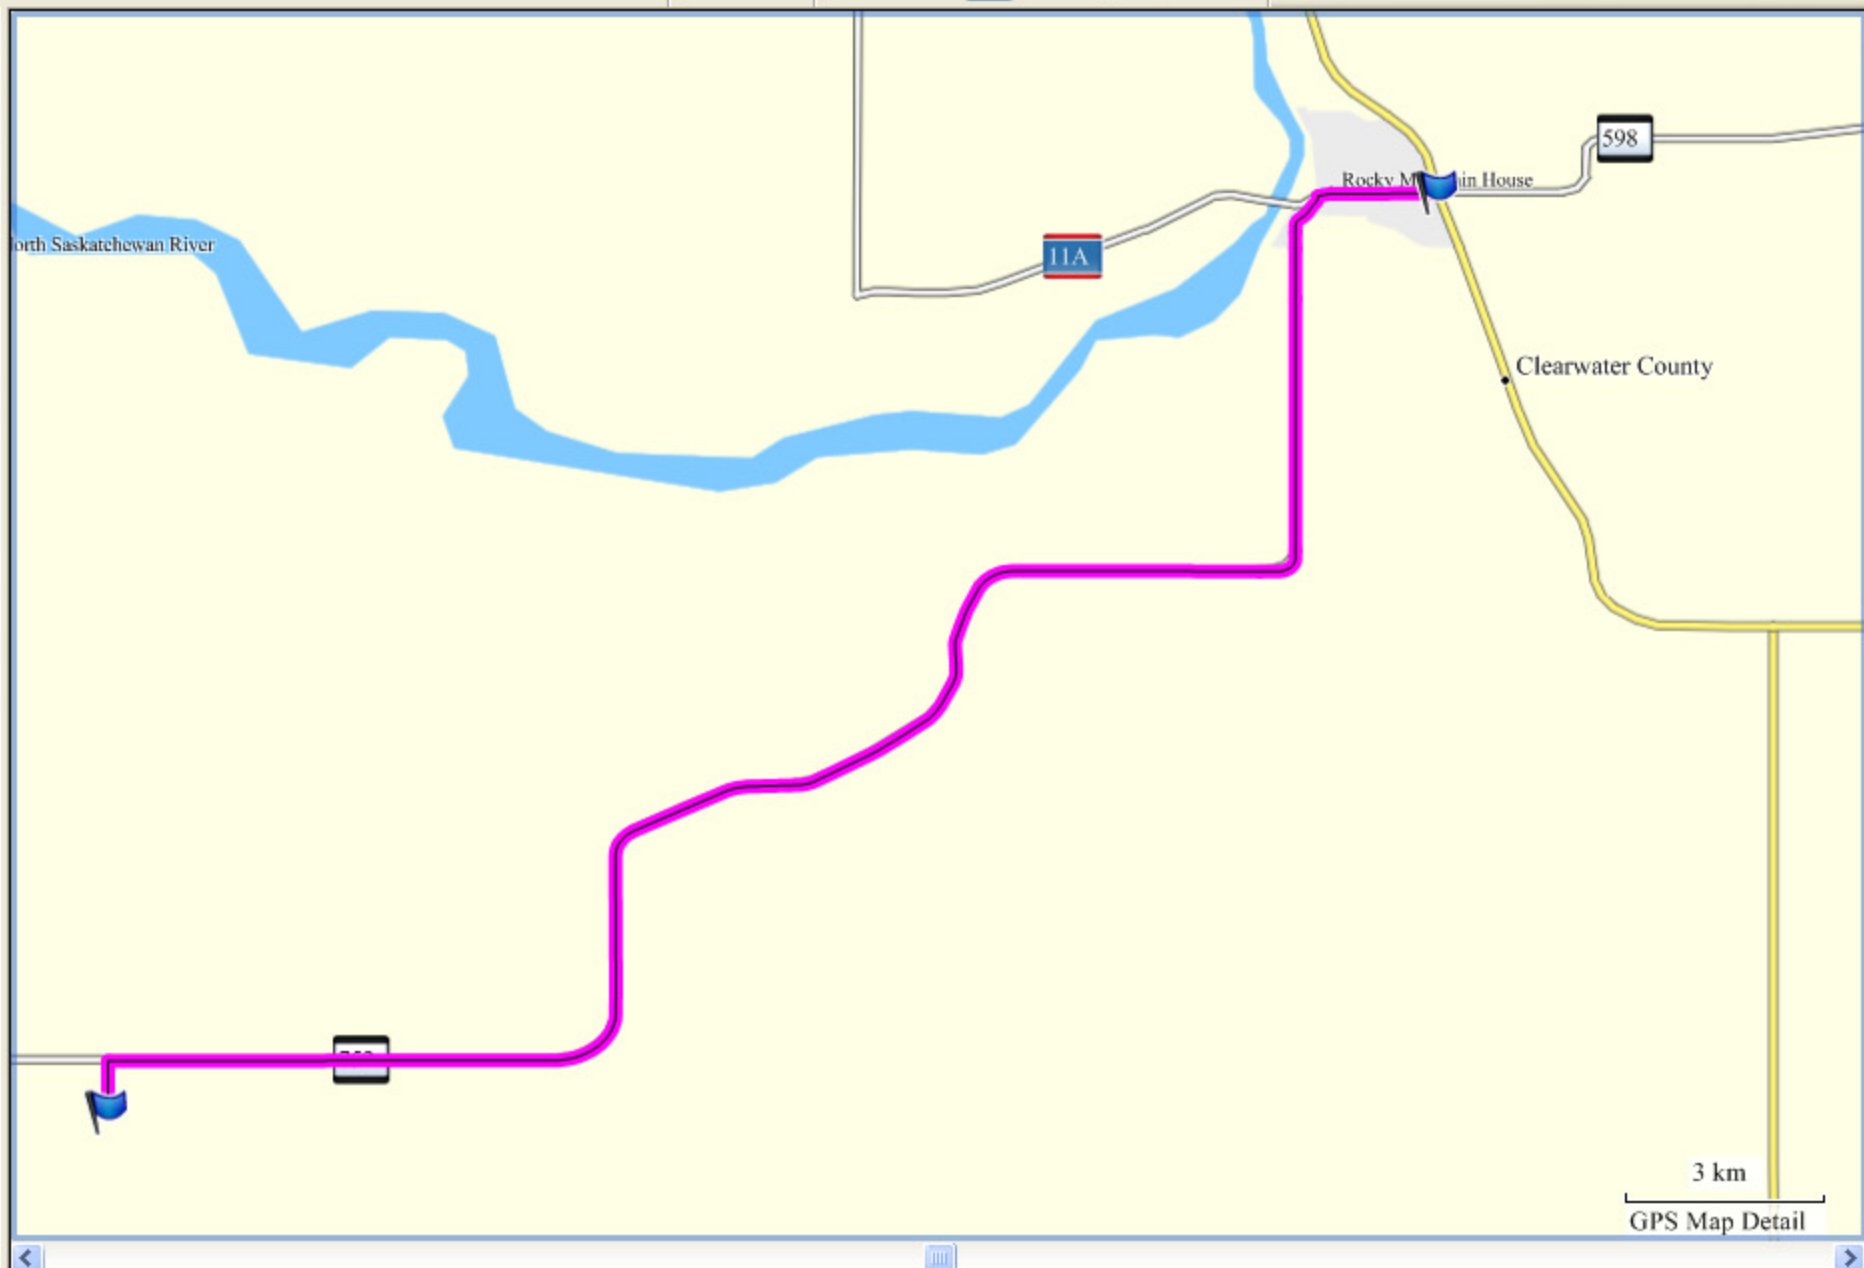

City Navigator North America v8

3 km

Highest

- Maps
- Waypoints
- Tracks
- Routes(1)
  - Name
  - Range R

3 km  
GPS Map Detail